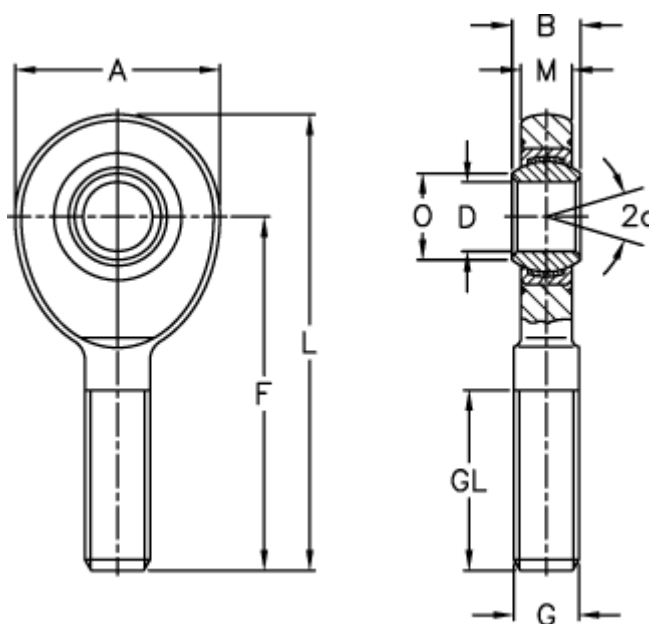

Article number: 03487045  
 Description: Fluro Rod end EAL 45D-2RS  
 Note: 45

## Measures

A	= 102	L	= 214
a (degrees)	= 7	M	= 27
B	= 32	O	= 50.8
D	= 45	Static drive kN	= 263
Dynamic drive (kN)	= 240	Weight	= 2610
F	= 163		
g	= M 42x3		
GL	= 94		